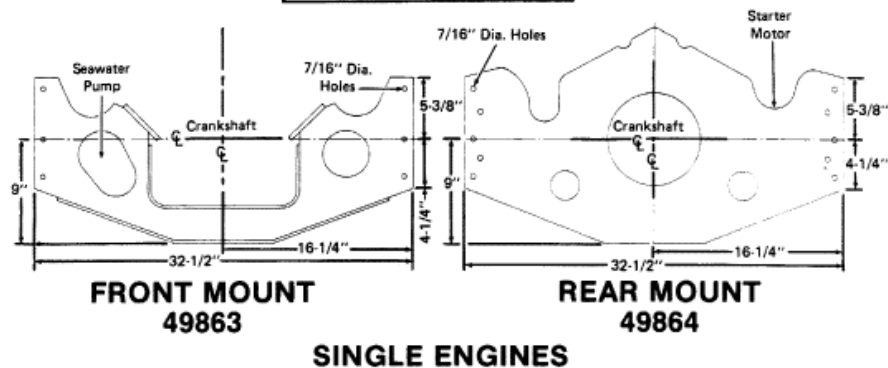

Mounting Hardware

10-86518 Screw (6)
 12-20553 Washer (6)

Parts List

Ref	Class	Part	Description	Qty	Comment	Footnote
-	10	86518	SCREW	6	MOUNTING HARDWARE	
-	12	20553	WASHER	6	MOUNTING HARDWARE	
-		49863	FRONT MOUNT		SINGLE ENGINE	
-		49864	REAR MOUNT		SINGLE ENGINE	
-		72515	FRONT MOUNT STARBOARD EN		SIDE BY SIDE ENGINE	
-		72514	FRONT MOUNT PORT ENGINE		SIDE BY SIDE ENGINE	