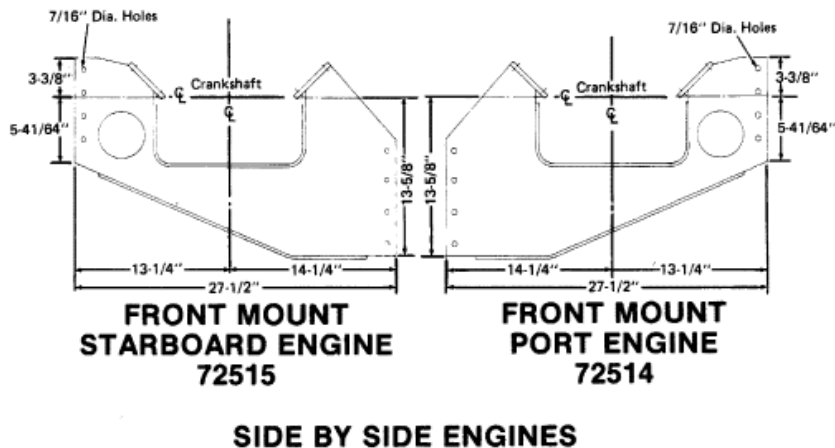

Mounting Hardware

10-86518 Screw (6)
 12-20553 Washer (6)

Parts List

Ref	Class	Part	Description	Qty	Comment	Footnote
-	10	86518	SCREW	6	MOUNTING HARDWARE	
-	12	20553	WASHER	6	MOUNTING HARDWARE	
-		49863	FRONT MOUNT		SINGLE ENGINE	
-		49864	REAR MOUNT		SINGLE ENGINE	
-		72515	FRONT MOUNT STARBOARD EN		SIDE BY SIDE ENGINE	
-		72514	FRONT MOUNT PORT ENGINE		SIDE BY SIDE ENGINE	